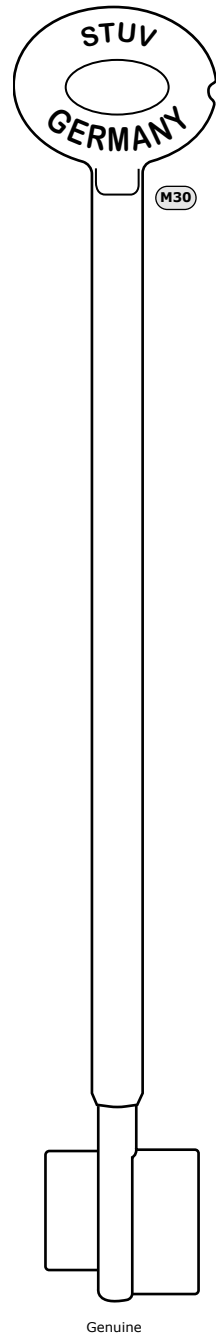

Int. Gauge	10
Ext. Gauge	4.5
Mat.	Genuine