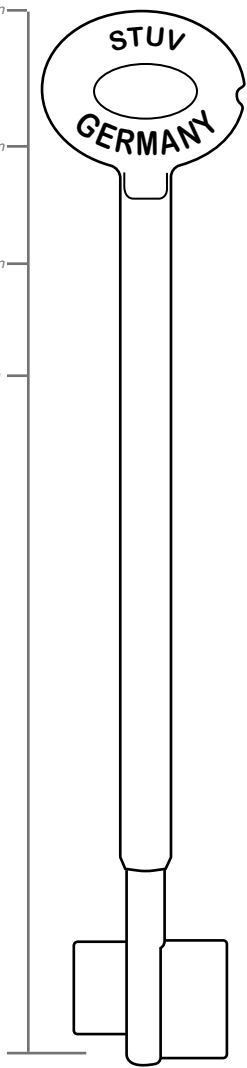

Genuine

90mm **SK087** (M28)

105mm **SK086** (M29)

120mm **SK085** (M29)

140mm **SK084** (M29)

Int. Gauge	10
Ext. Gauge	4.5
Mat.	Genuine